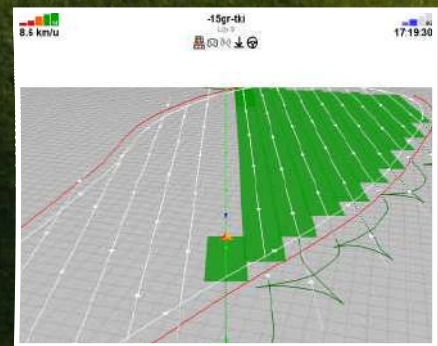

turftroniq

RMS

Robotic Mowing System

Autonomy for golf course mowers

www.positioned.com.au

100% Result, 0% Effort

Boost Productivity and Quality

Golf courses require a lot of work to keep the course in top condition. This takes time and effort. By equipping your mowers with TurfTroniq's smart control technology, mowing is carried out completely unmanned and extremely accurately. This improves the quality of the mowing job and frees up time for other maintenance tasks. You can get more with TurfTroniq's RMS.

Ultimate Ease of Use

RMS is easy to operate. It uses the layout of your golf course that you record once with the mower. You can then simply compile mowing routes with different mowing patterns: stripes in different mowing directions, two-tone or curved stripes. Mowing routes are calculated automatically, including transport from mowing area to mowing area. To mow, choose the desired mowing route, drive the machine on the route and press 'Start'. Easy as that! When the machine is ready, the machine stops, the brake is put on and a notification is sent to you. After a few minutes of cooling, even the engine will switch off automatically.

(Semi) Roughs

Cutting (semi-)roughs on golf courses is also possible using the add-on Teach&Playback technology for RMS. Teach&Playback lets you record mowing individual paths and connects them together to create a larger mowing route, suitable for most rotary or rough mowers.

Perfection

TurfTroniq RMS technology mows with centimeter precision: straight and accurate mowing passes and a smooth clean up lap. Mowing is consistent and the gentle turns contribute to unparalleled quality of work. With the smart control technology from TurfTroniq you always get the desired result: perfection.